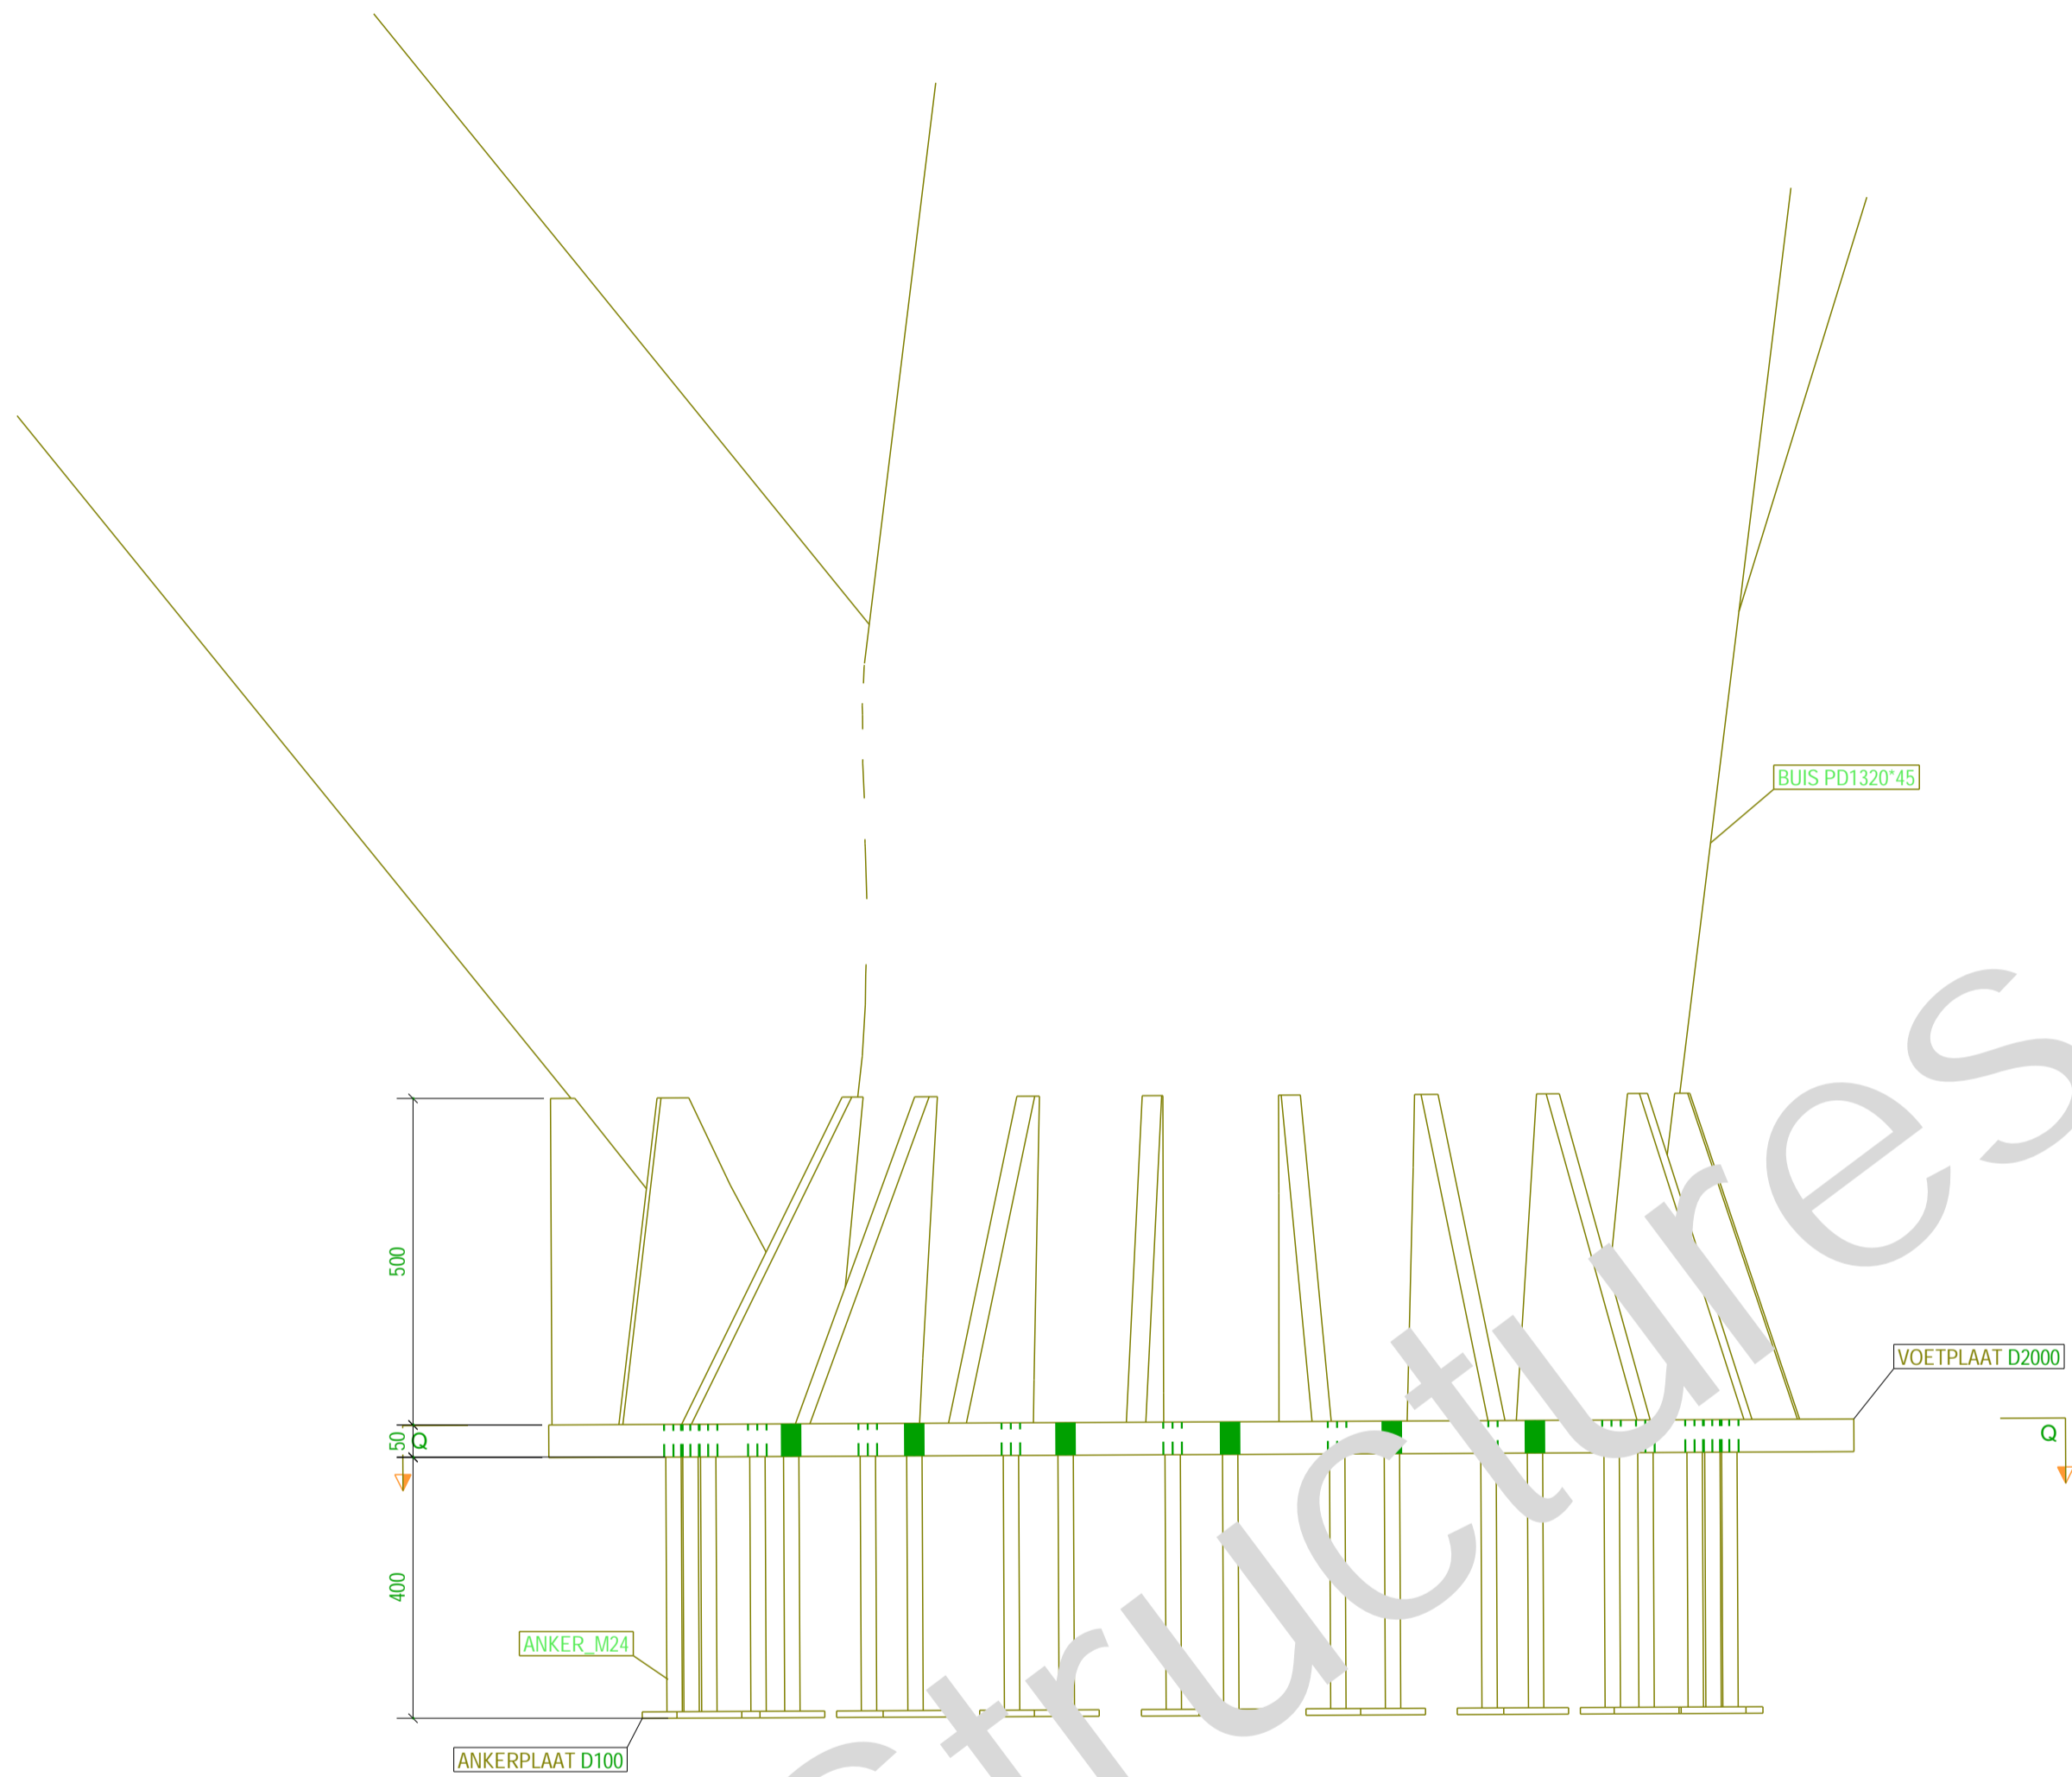

1:10

Q - Q
1:10
2000

No	REV MARK	REVISION DESCRIPTION	CREATED	APPROVED	REV. DATE
Hogeschool van Arnhem en			POWERED BY		
					
DRAWING TITLE		Detail			
PROJECT NAME		De Crescent			
DESIGNER	KR	ISSUE DATE			
PROJECT No.	1000	SCALE 1:10			
DRAWING No.	[H.99]	REVISION No. 0			