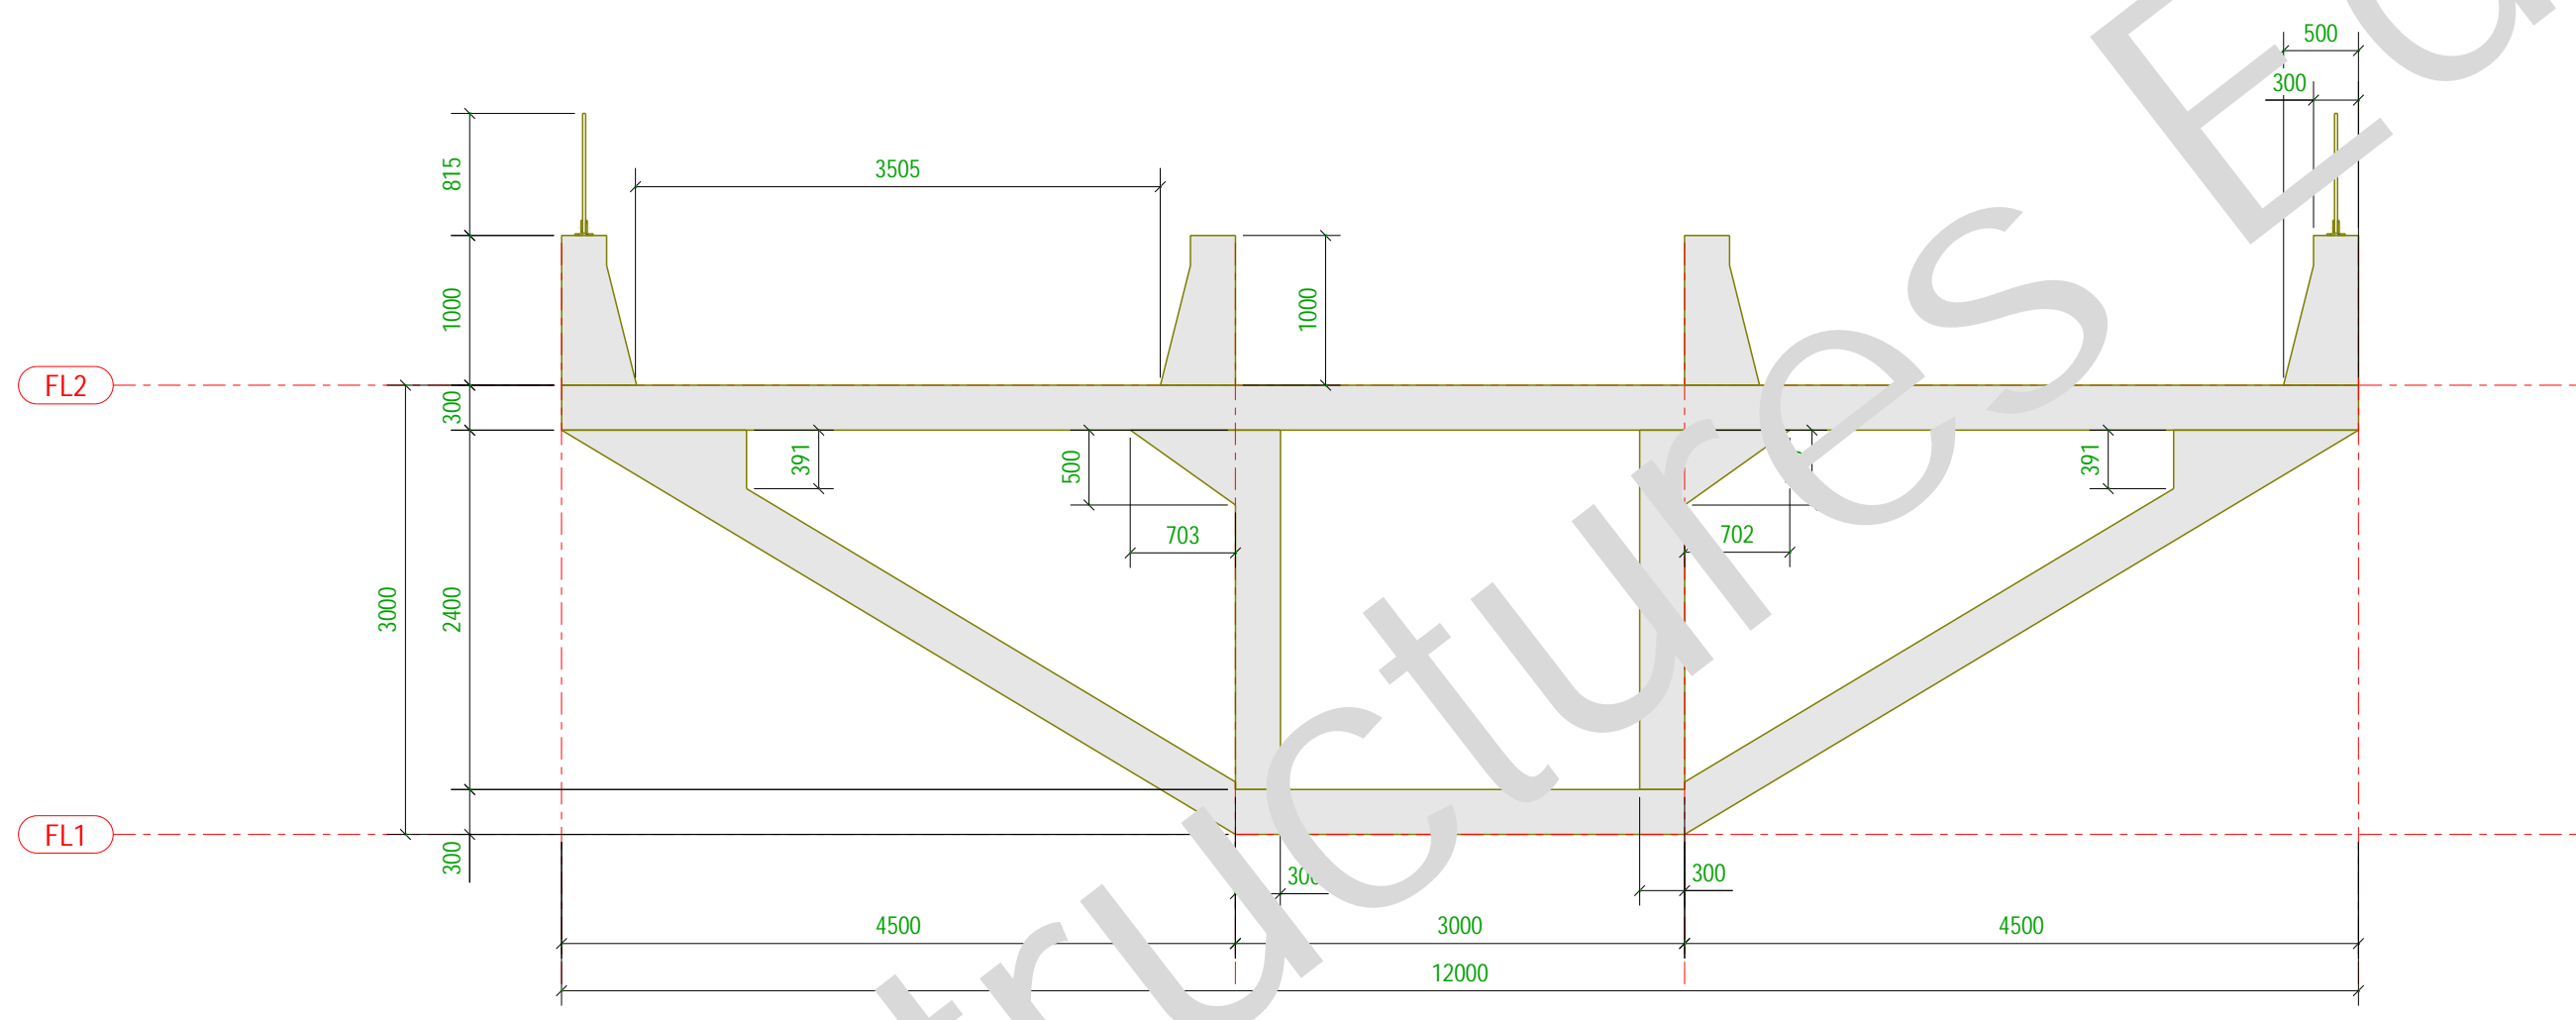

Doorsnede brugdek

No	REV MARK	REVISION DESCRIPTION	CREATED	APPROVED	REV. DATE
Hogeschool van Arnhem en			POWERED BY  A TRIMBLE COMPANY		
DRAWING TITLE					
PROJECT NAME			Overzicht		
DESIGNER			De Crescent		
PROJECT No.			KR		
DRAWING No.			ISSUE DATE		
[3]			SCALE 1:50		
			REVISION No. 0		