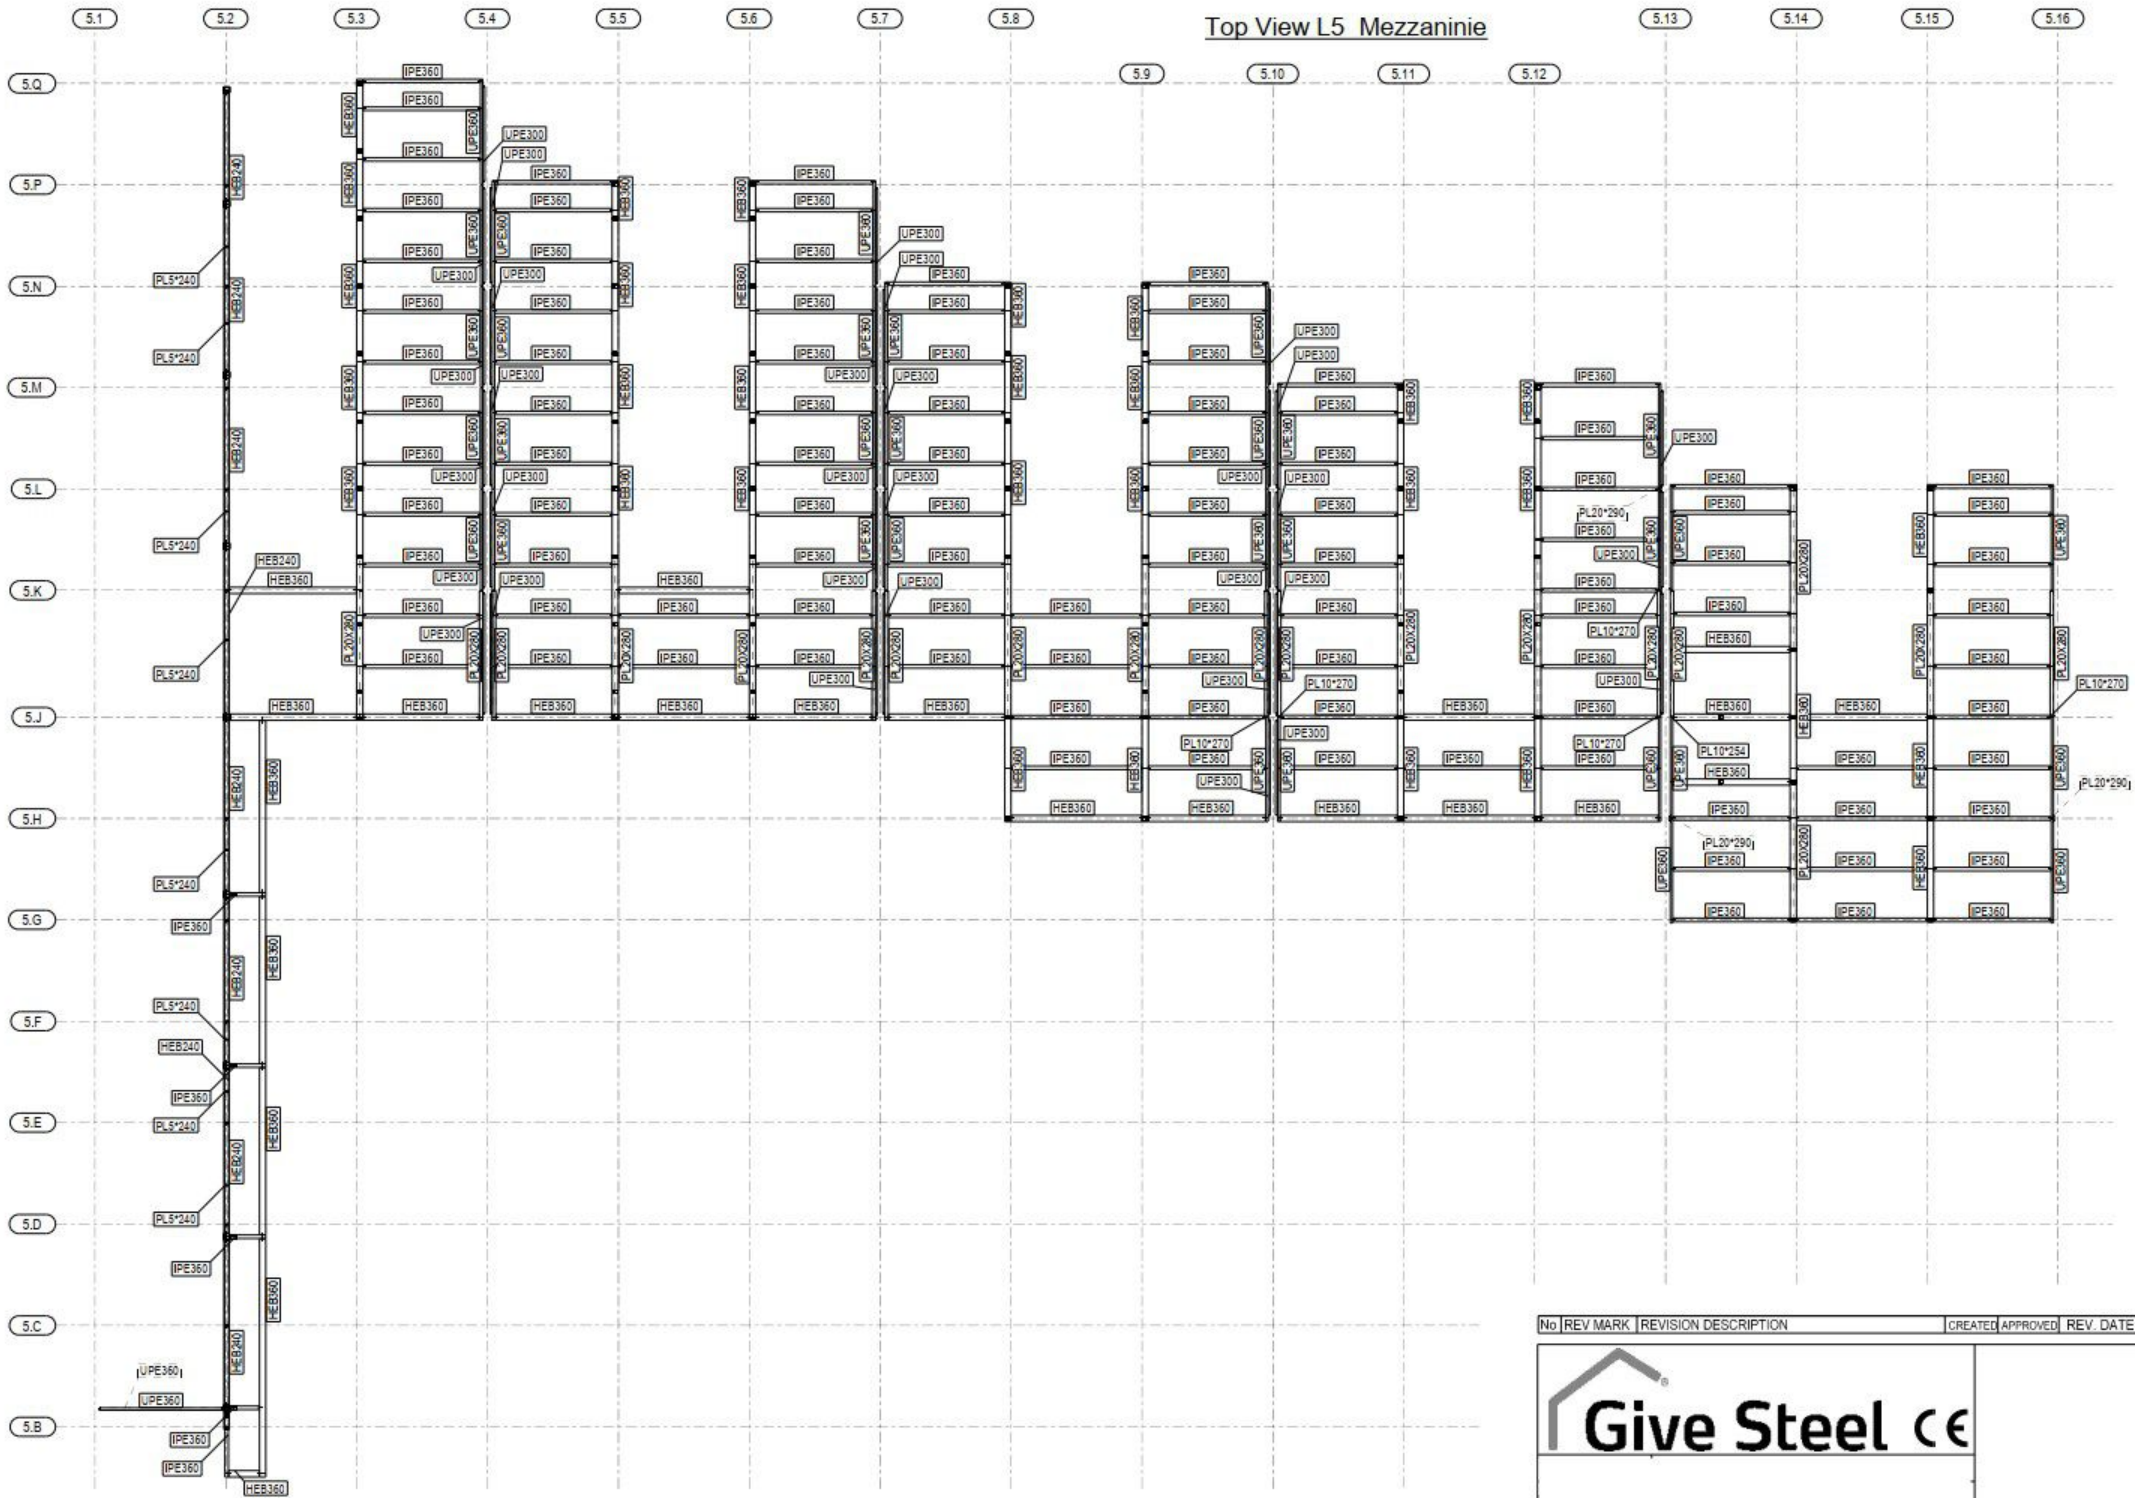

Top View L5 Mezzanine

No	REV MARK	REVISION DESCRIPTION	CREATED	APPROVED	REV. DATE

Taha Structures