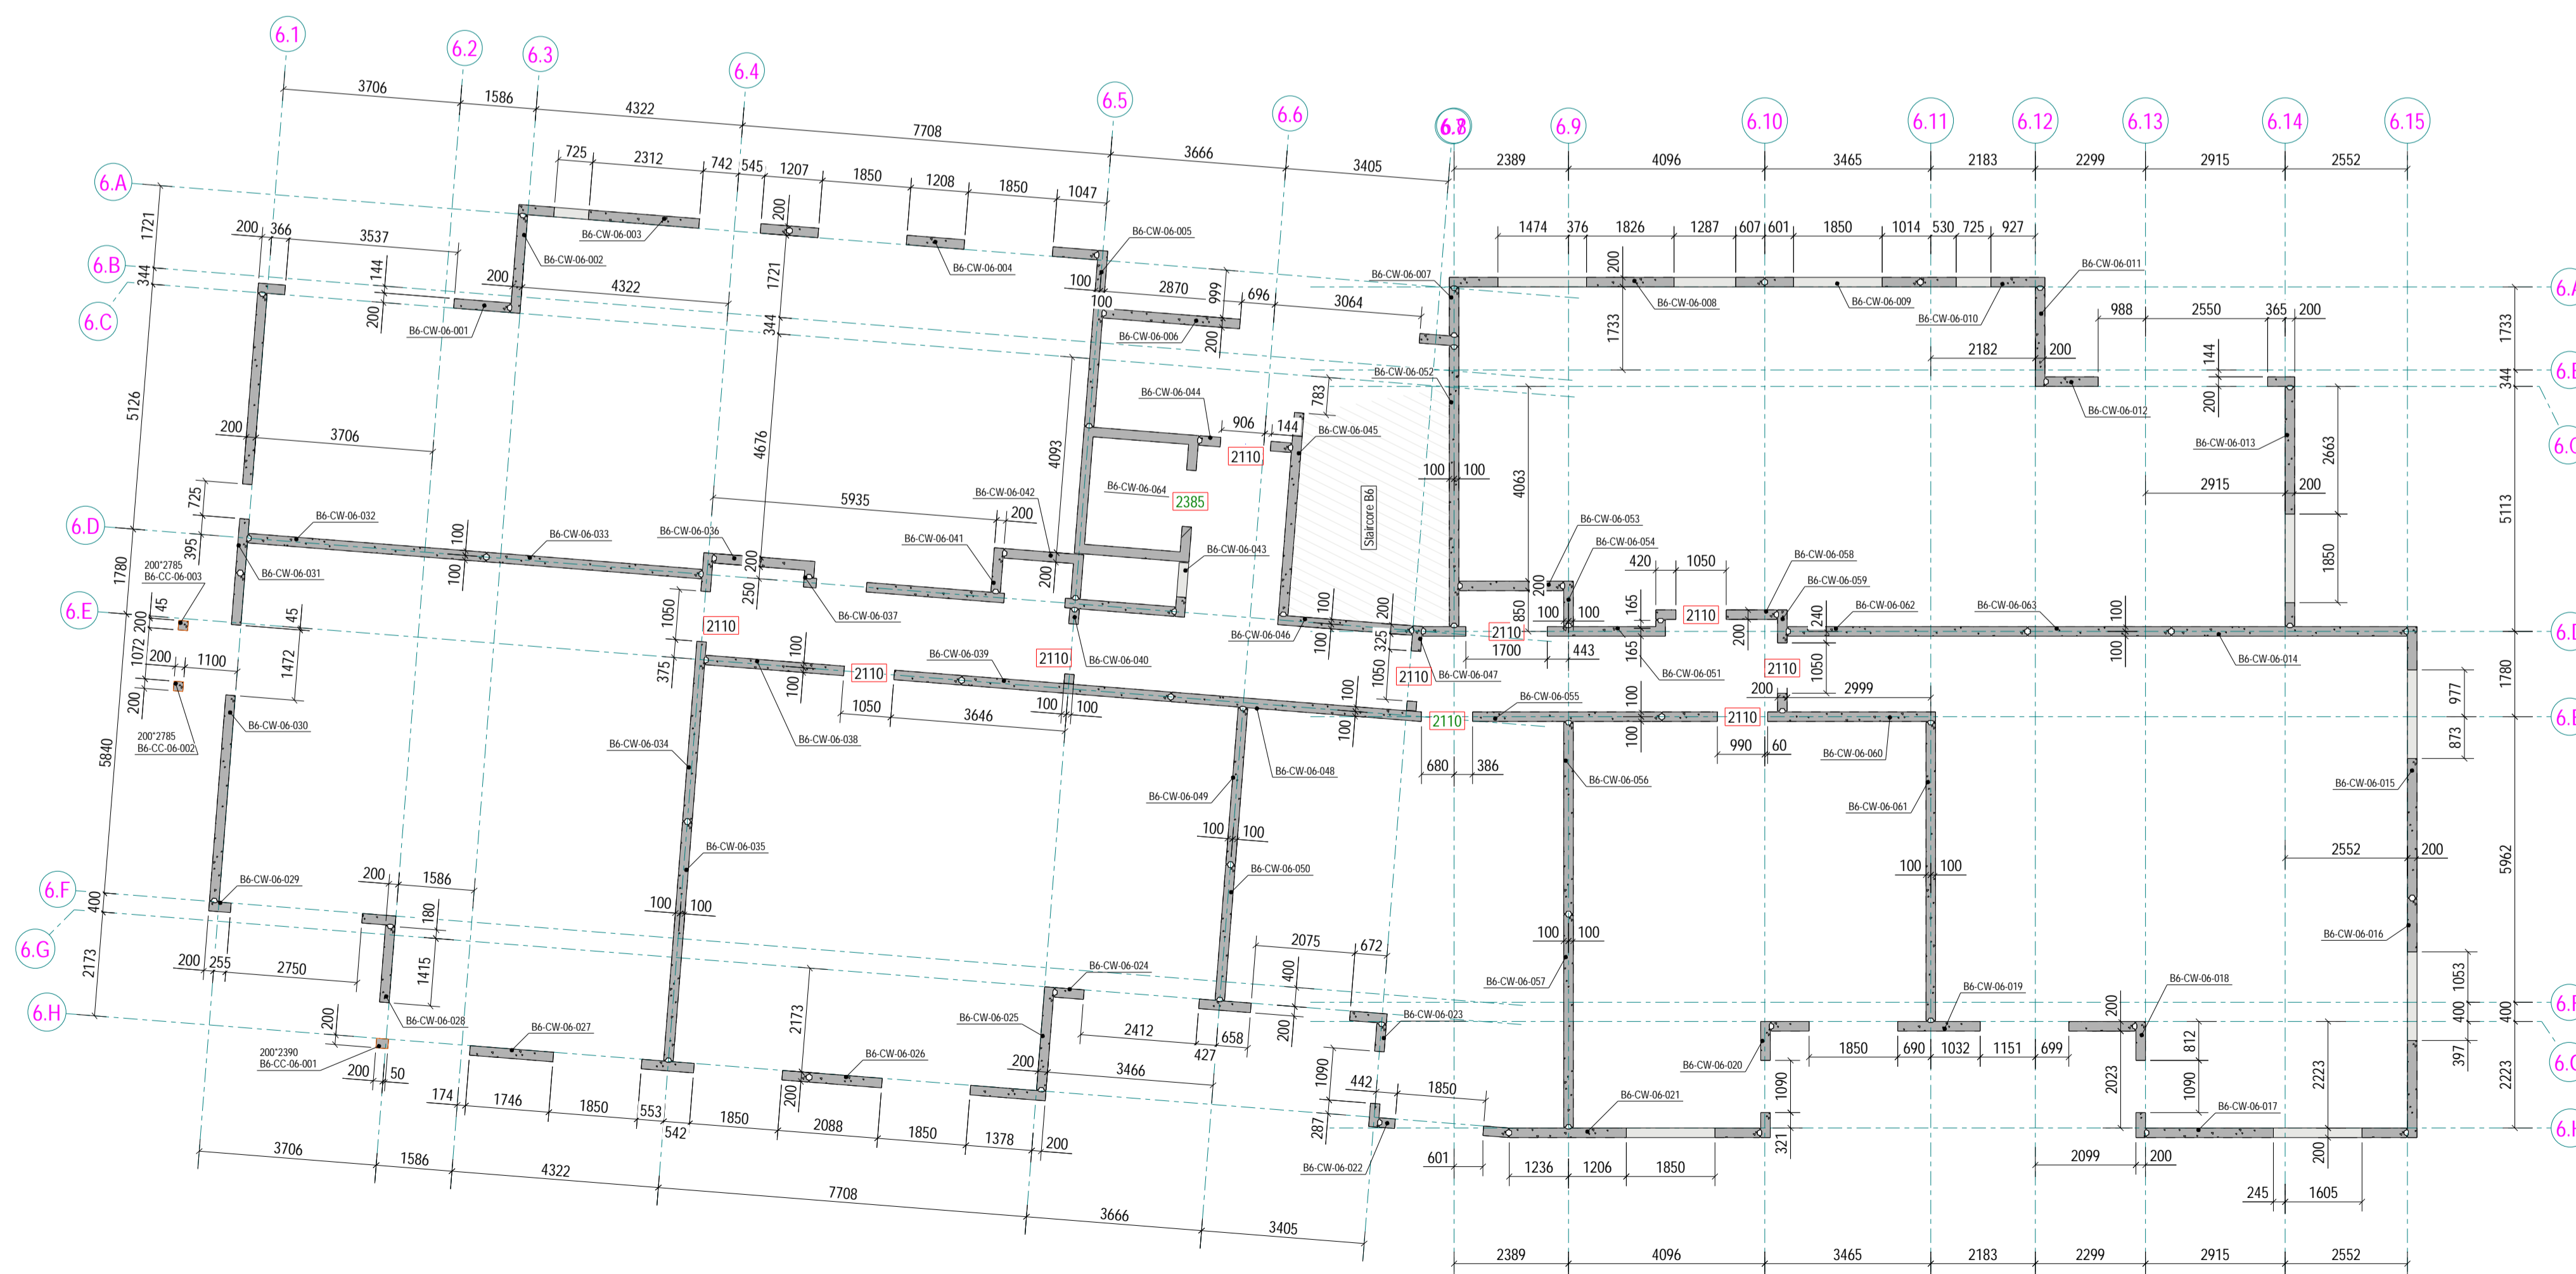

3D

Block 6: Sixth Floor Wall Layout @ +58.690
1:100

PRECAST

www.precast.pl
contact@precast.pl
+48 722 286 990

Drawing title:
Carriglea Phase 2
Block 6 Wall Layout