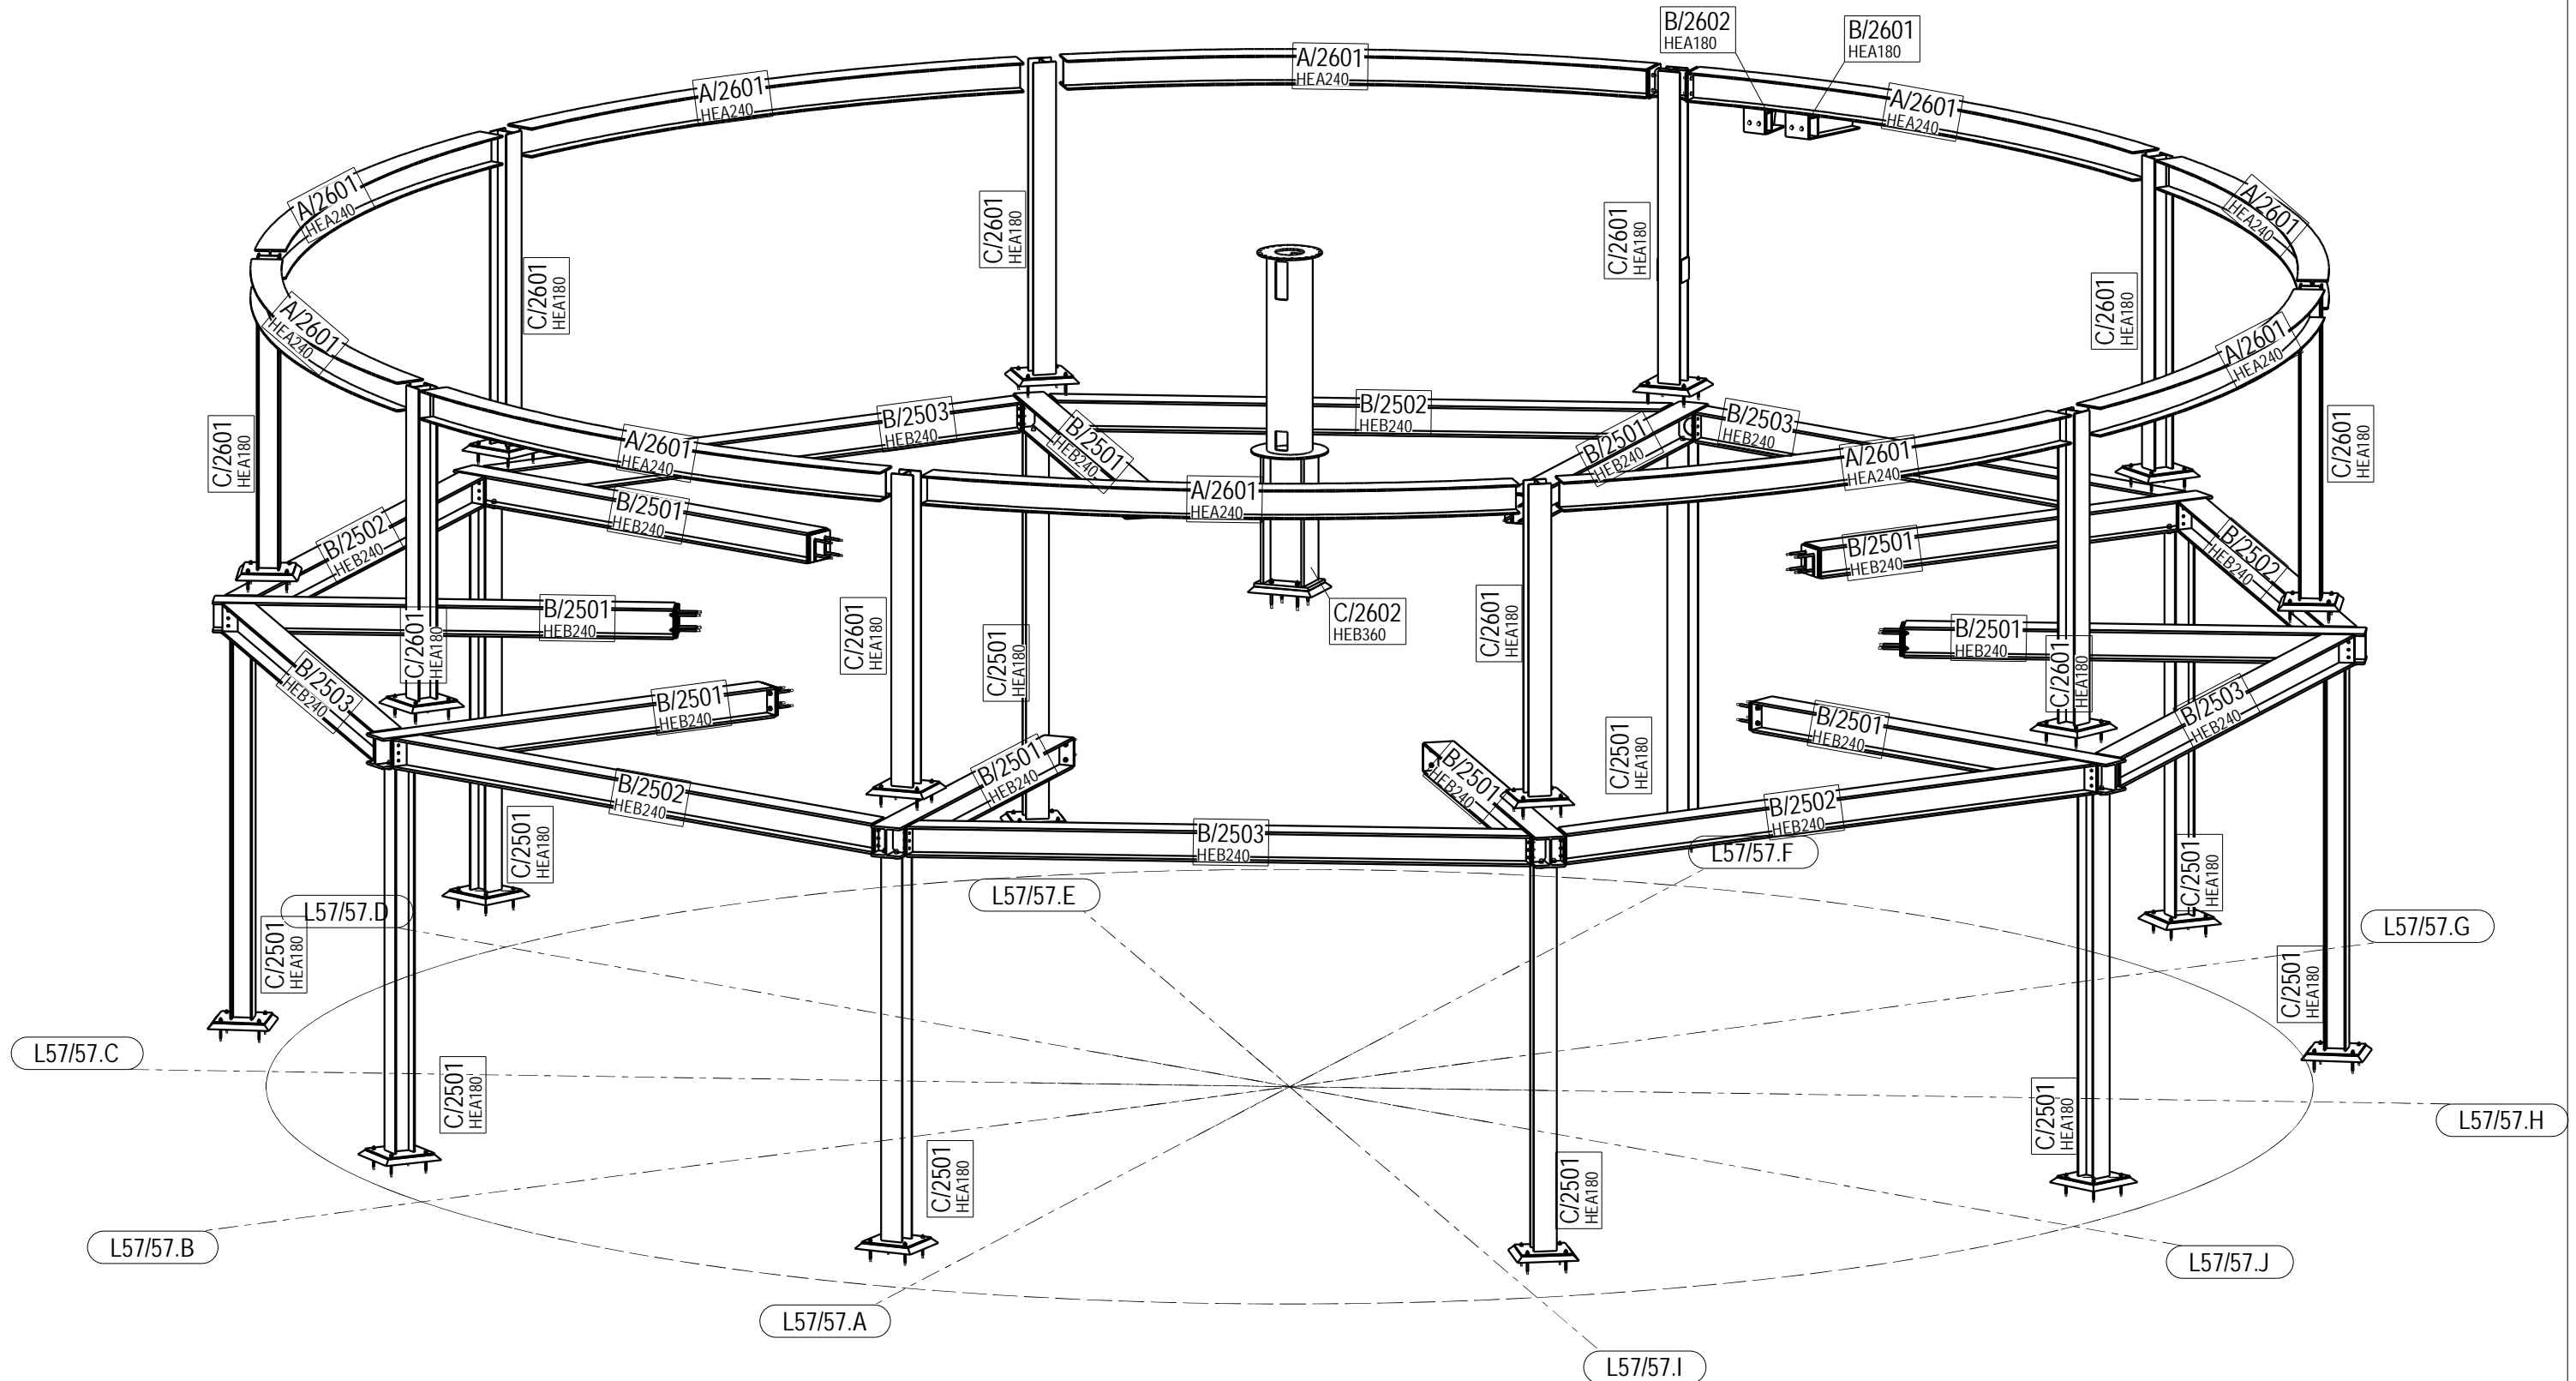

Tårntop L57 - 3D View

No	REV MARK	REVISION DESCRIPTION	CREATED	APPROVED	REV. DATE

PROJECT	
Sent for approval	NAME
Sent to production	Tårntop L57 - 3D View

DESIGNER:	
EXC	SCALE 1:50
ORDER NO.:	
DRAWING No.:	01