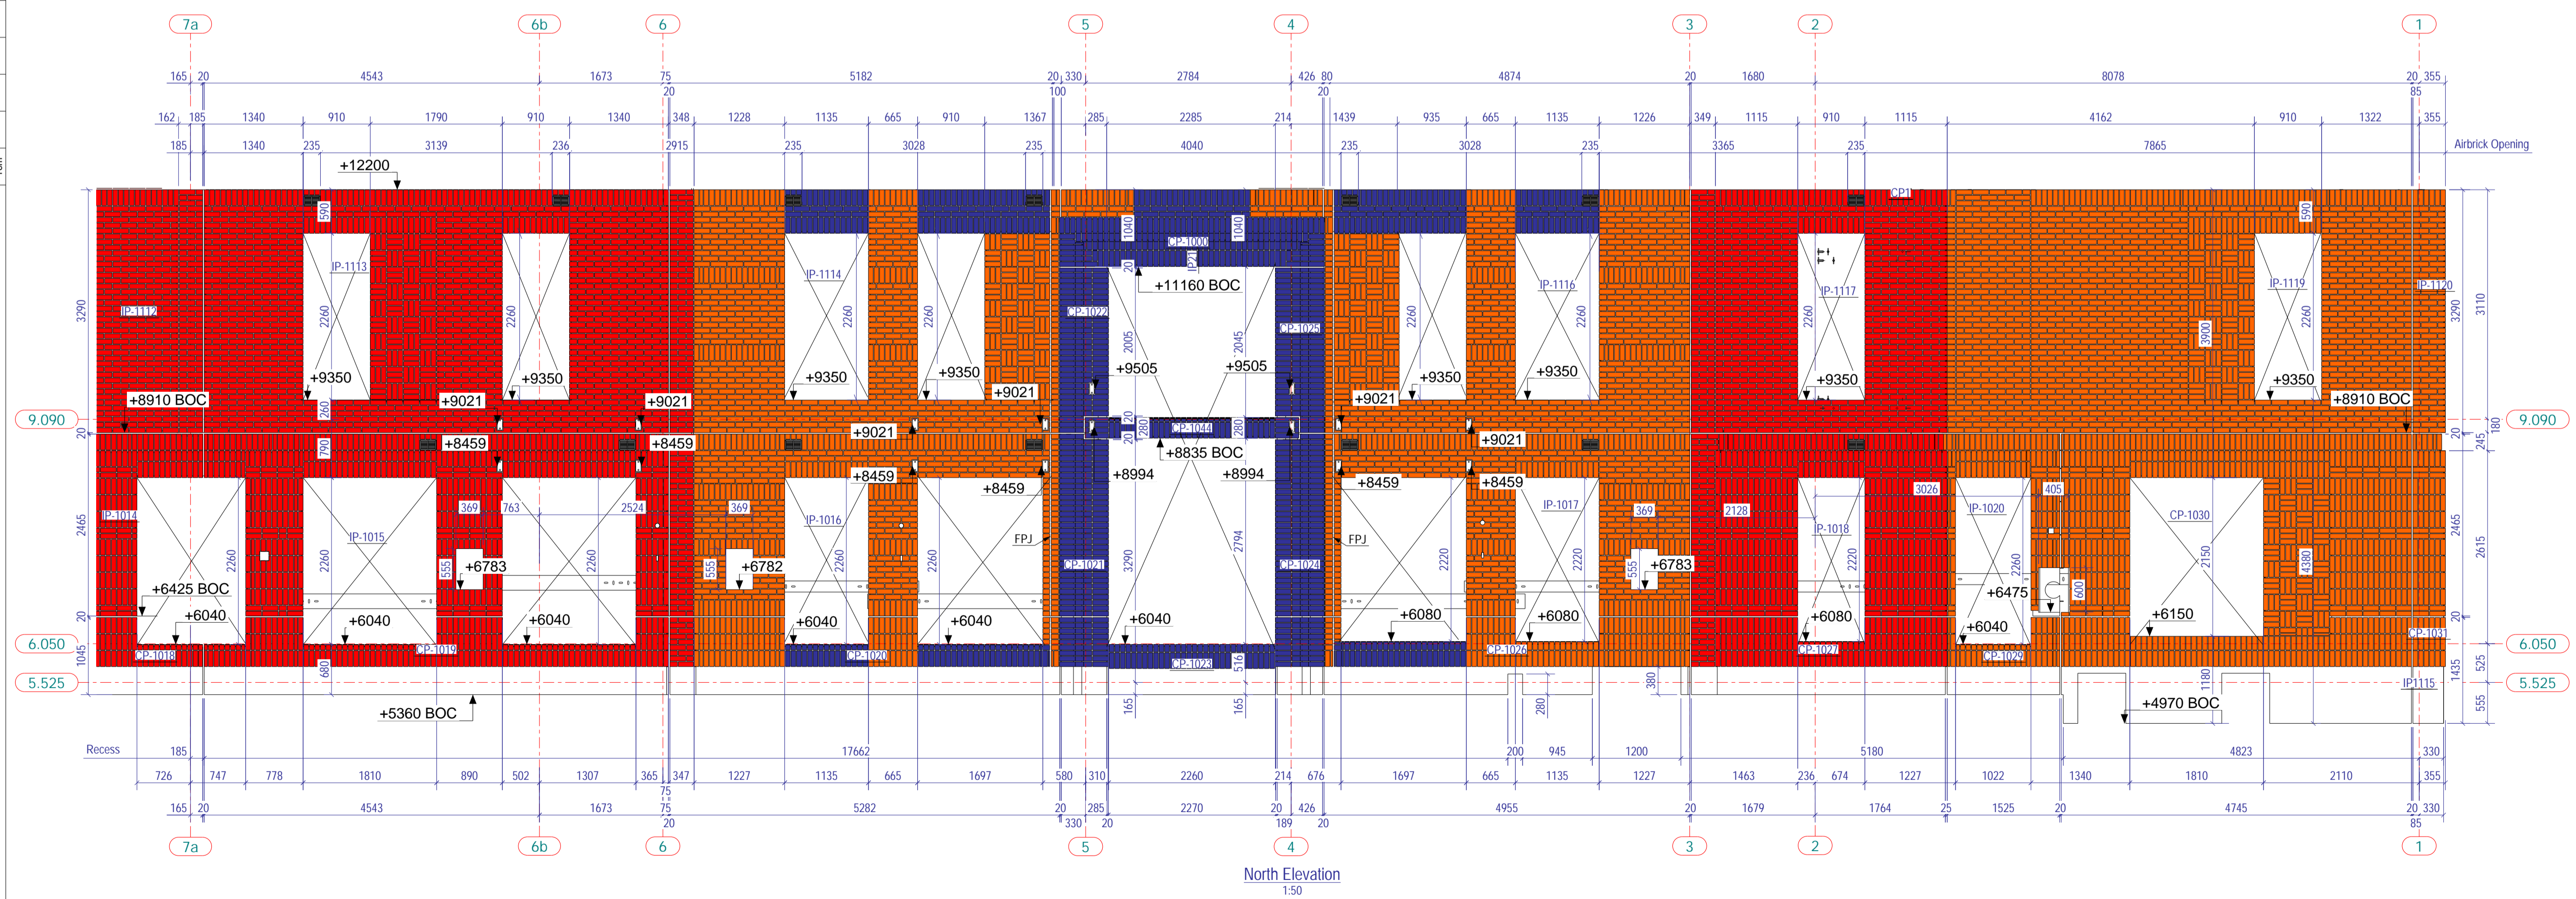

North Elevation
1:50

1cm
A1

North Elevation
1:50

- CAPELWICK MULTI
- THORTON RED BLEND
- CLASSIC BLUE MULTI

Project: Transport House		
Title: External elevations Sheet 2		
Drawn:	Checked:	Approved:
Internal Ref:	Date:	Scale:
Drawing No:		Rev:

1cm
A1